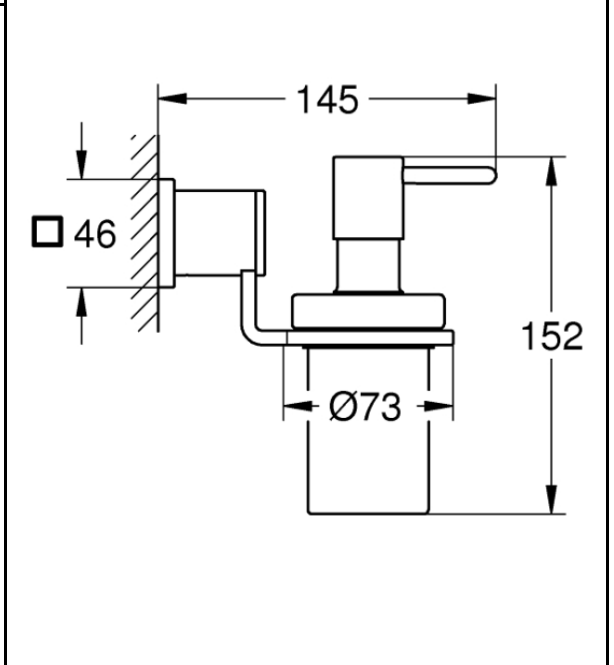

Note:

* All information of the above is for the reference only. No prior notice is made if any changes.